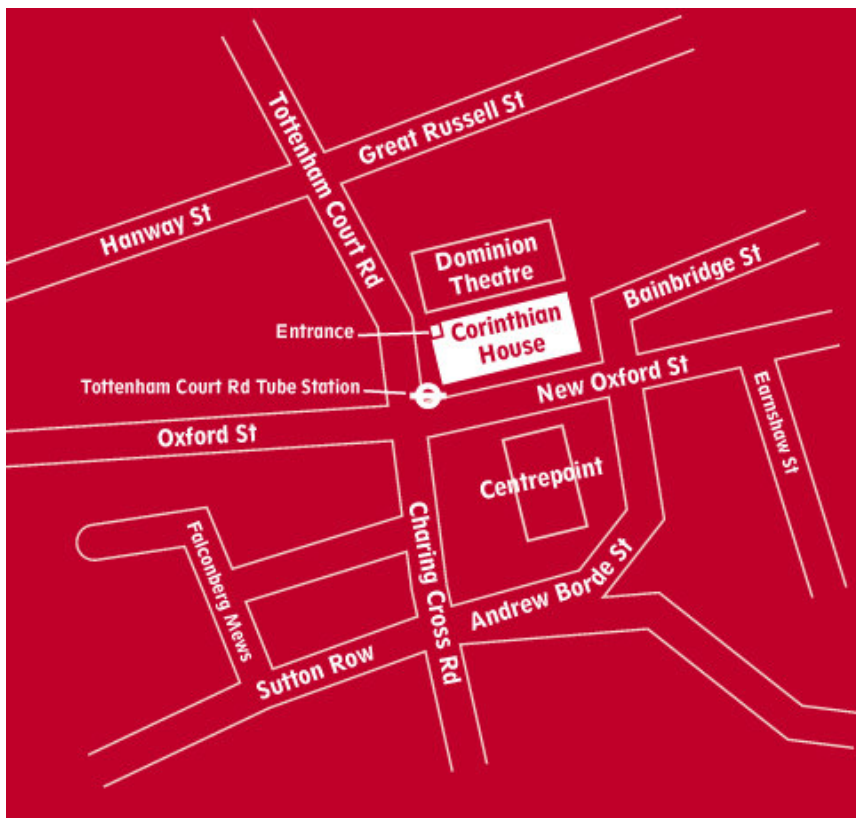

Directions to SQW's London Office

Address

3rd Floor
Corinthian House
279 Tottenham Court Road
London
W1T 7RJ
Tel: +44 (0) 20 7307 7140
Fax: +44 (0) 20 7307 7141

Directions

The office is easily accessible by public transport.

The closest underground station is Tottenham Court Road, on the Northern Line and the Central Line. Exit No.3 surfaces immediately adjacent to the office entrance.

The entrance to Corinthian House is clearly marked, and is immediately to the right hand side of the Dominion Theatre.